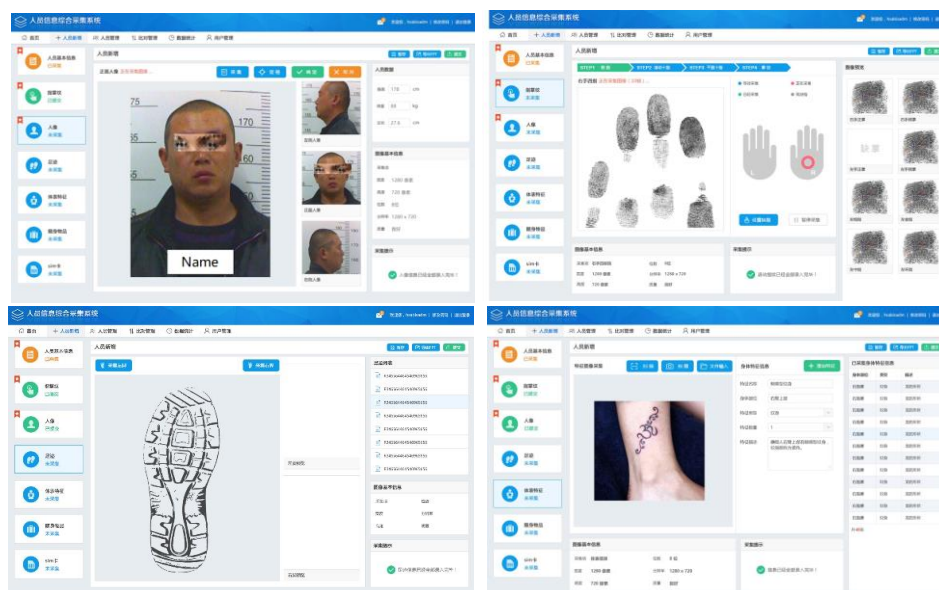

FUNCTIONAL CONFIGURATIONS

- Industrial control host PC with mouse and keyboard
- Monitor
- Power management module
- Fingerprint/palm print collection scanner module
- ID card reader
- Pollution proof drying box for DNA samples
- Laser printer
- Barcode scanning equipment
- Barcode printer
- High definition photograph camera
- Bank card reader
- Digital camera for face photo with Camera lever
- LED lights
- Loudspeaker box
- Alarm lamp

OPTIONAL FUNCTION MODULES

- height, weight and foot length collection equipment
- Foot/shoe print collection equipment
- Voiceprint collection microphone

Hisign Personal Information Collection Workstation